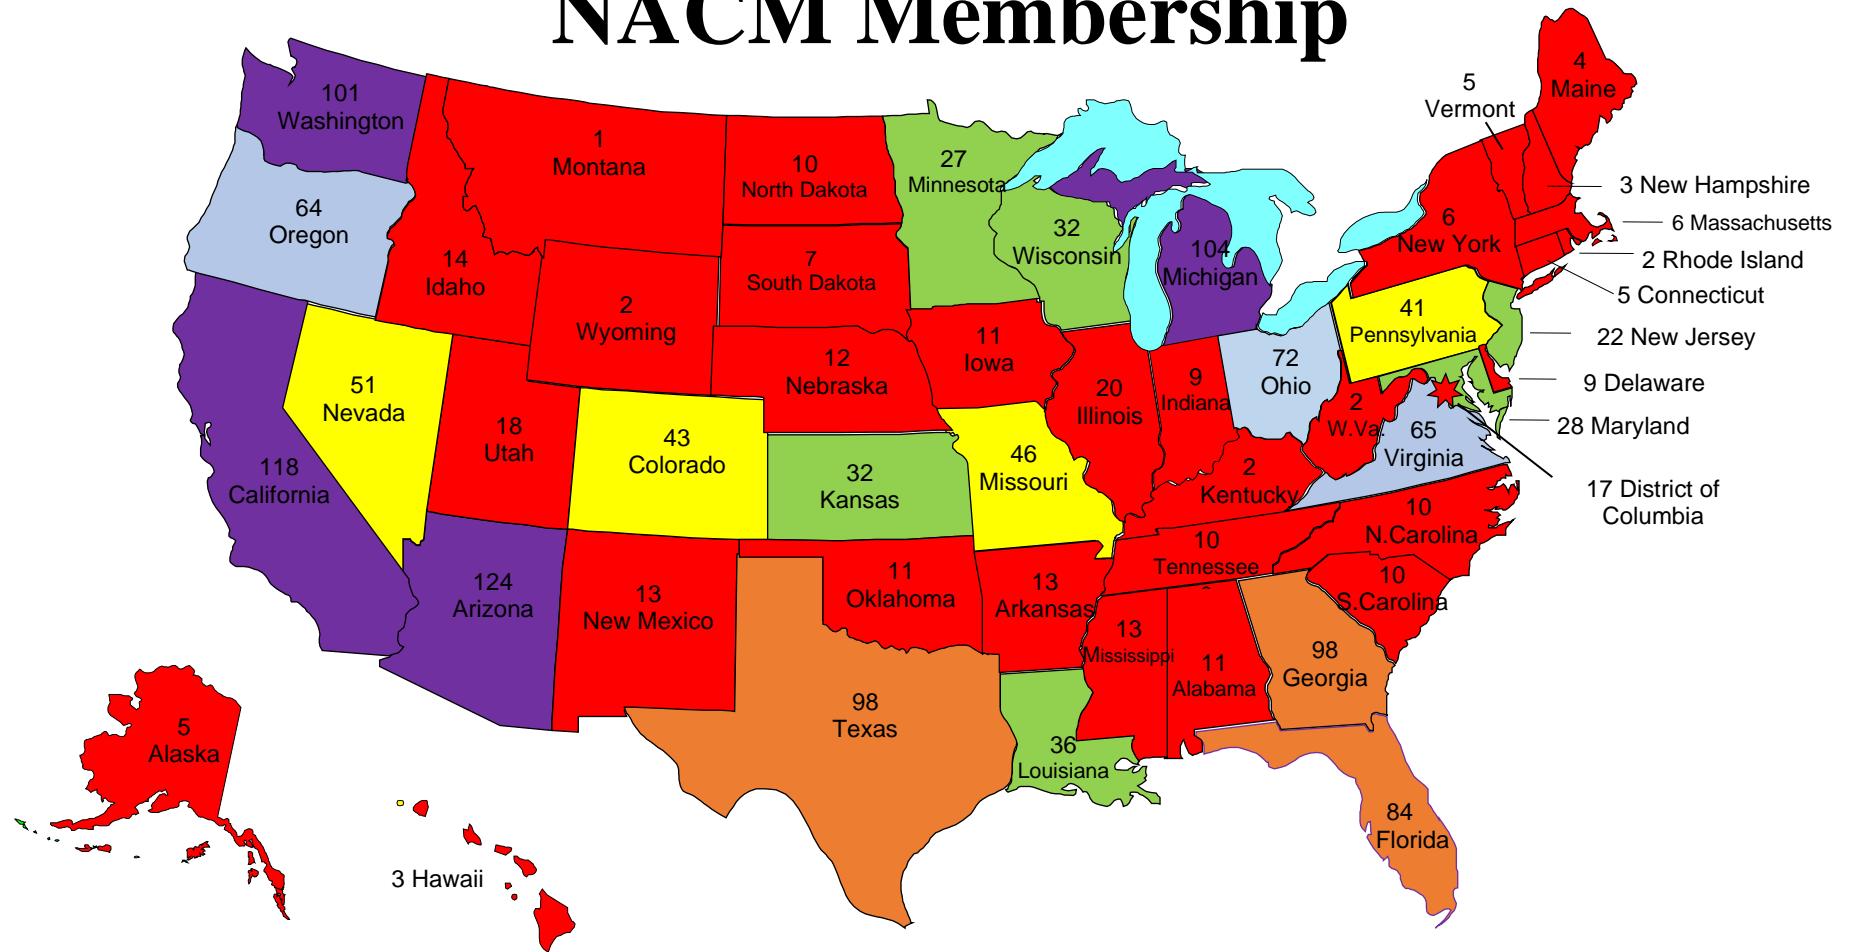

NACM Membership

NACM Members	
U.S. Territories:	International:
American Samoa 1	Abu Dhabi 4
Guam 3	Australia 2
Puerto Rico 1	Bahamas 1
Virgin Islands 2	Canada 8
	Luxembourg 1
	Nigeria 1
	Pakistan 1
	Saipan 1
	Scotland 1
	TOTAL 20
Total U.S. and Territories – 1,556	
Total Membership - 1,576	

Total members by state	
1 to 20	Red
21 to 40	Green
41 to 60	Yellow
61 to 80	Blue
81 to 100	Orange
Over 100	Purple