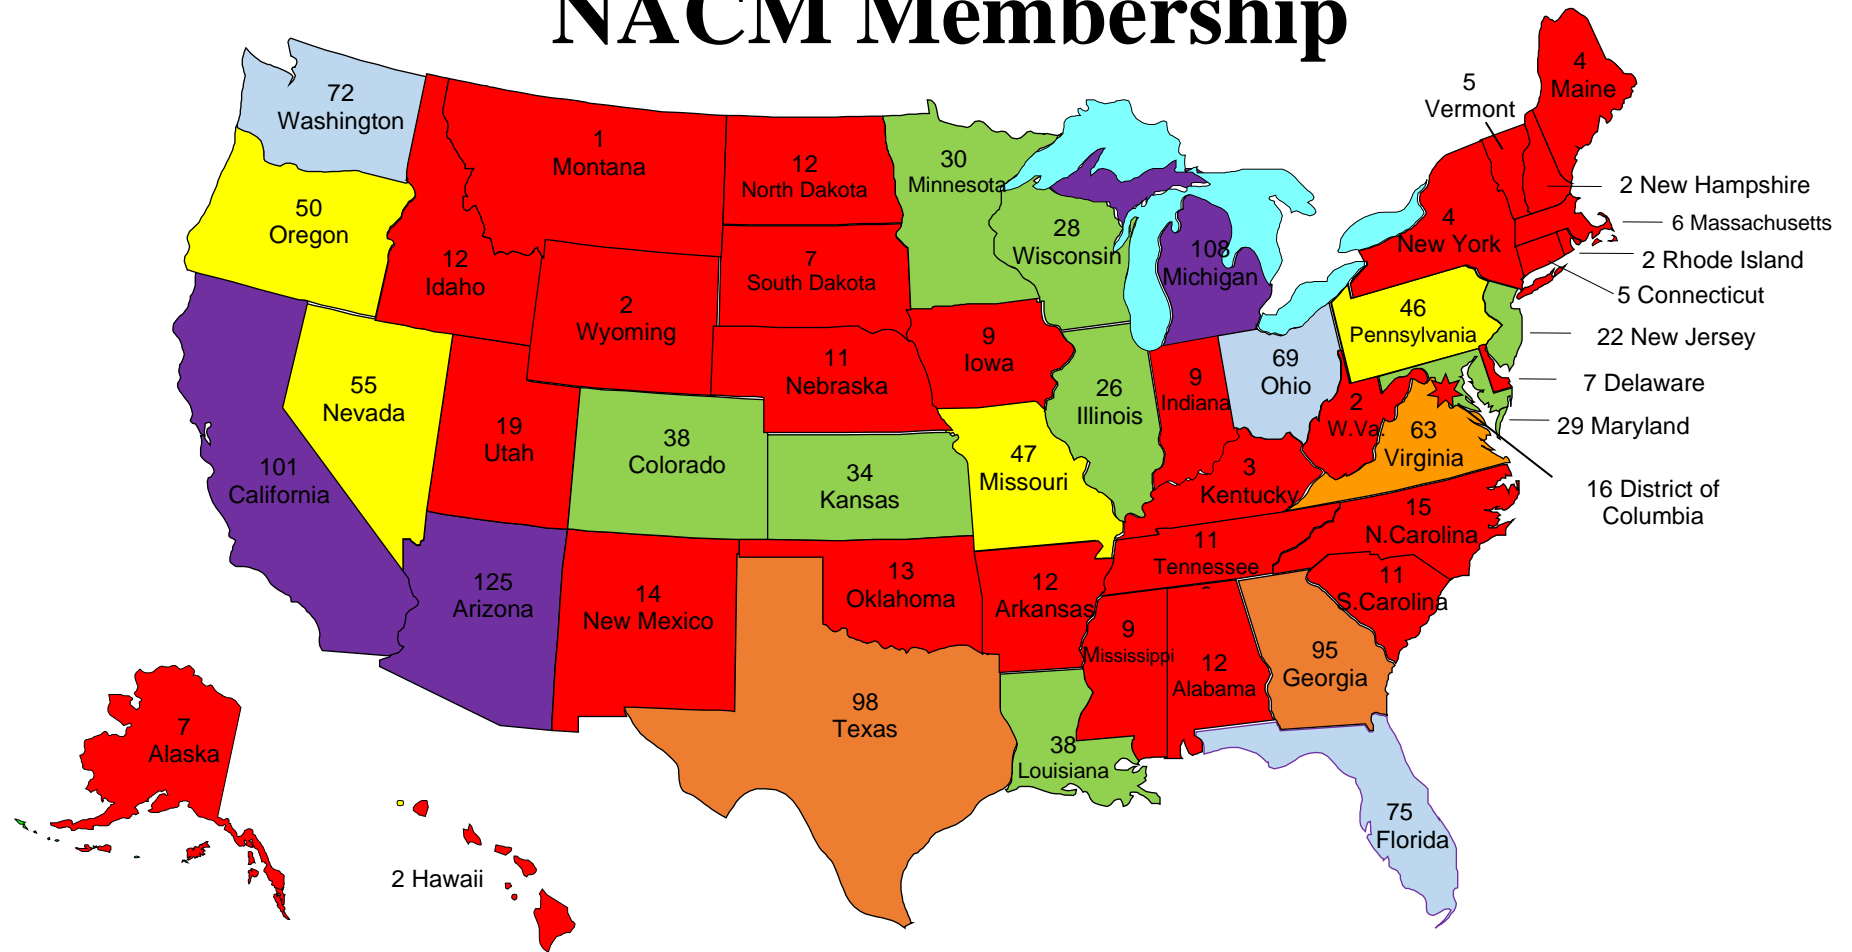

# NACM Membership

NACM Members	
<b>U.S. Territories:</b>	
American Samoa	2
Guam	4
Puerto Rico	1
Bahamas	1
Virgin Islands	3
<b>Total U.S. and Territories – 1,504</b>	
<b>Total Membership -1,517</b>	
<b>International:</b>	
Australia	1
British Columbia	1
Canada	7
Luxembourg	1
Marshall Islands	1
Scotland	1
Trinidad & Tobago	1
<b>Total International - 13</b>	

Total members by state	
1 to 20	Red
21 to 40	Green
41 to 60	Yellow
61 to 80	Blue
81 to 100	Orange
Over 100	Purple