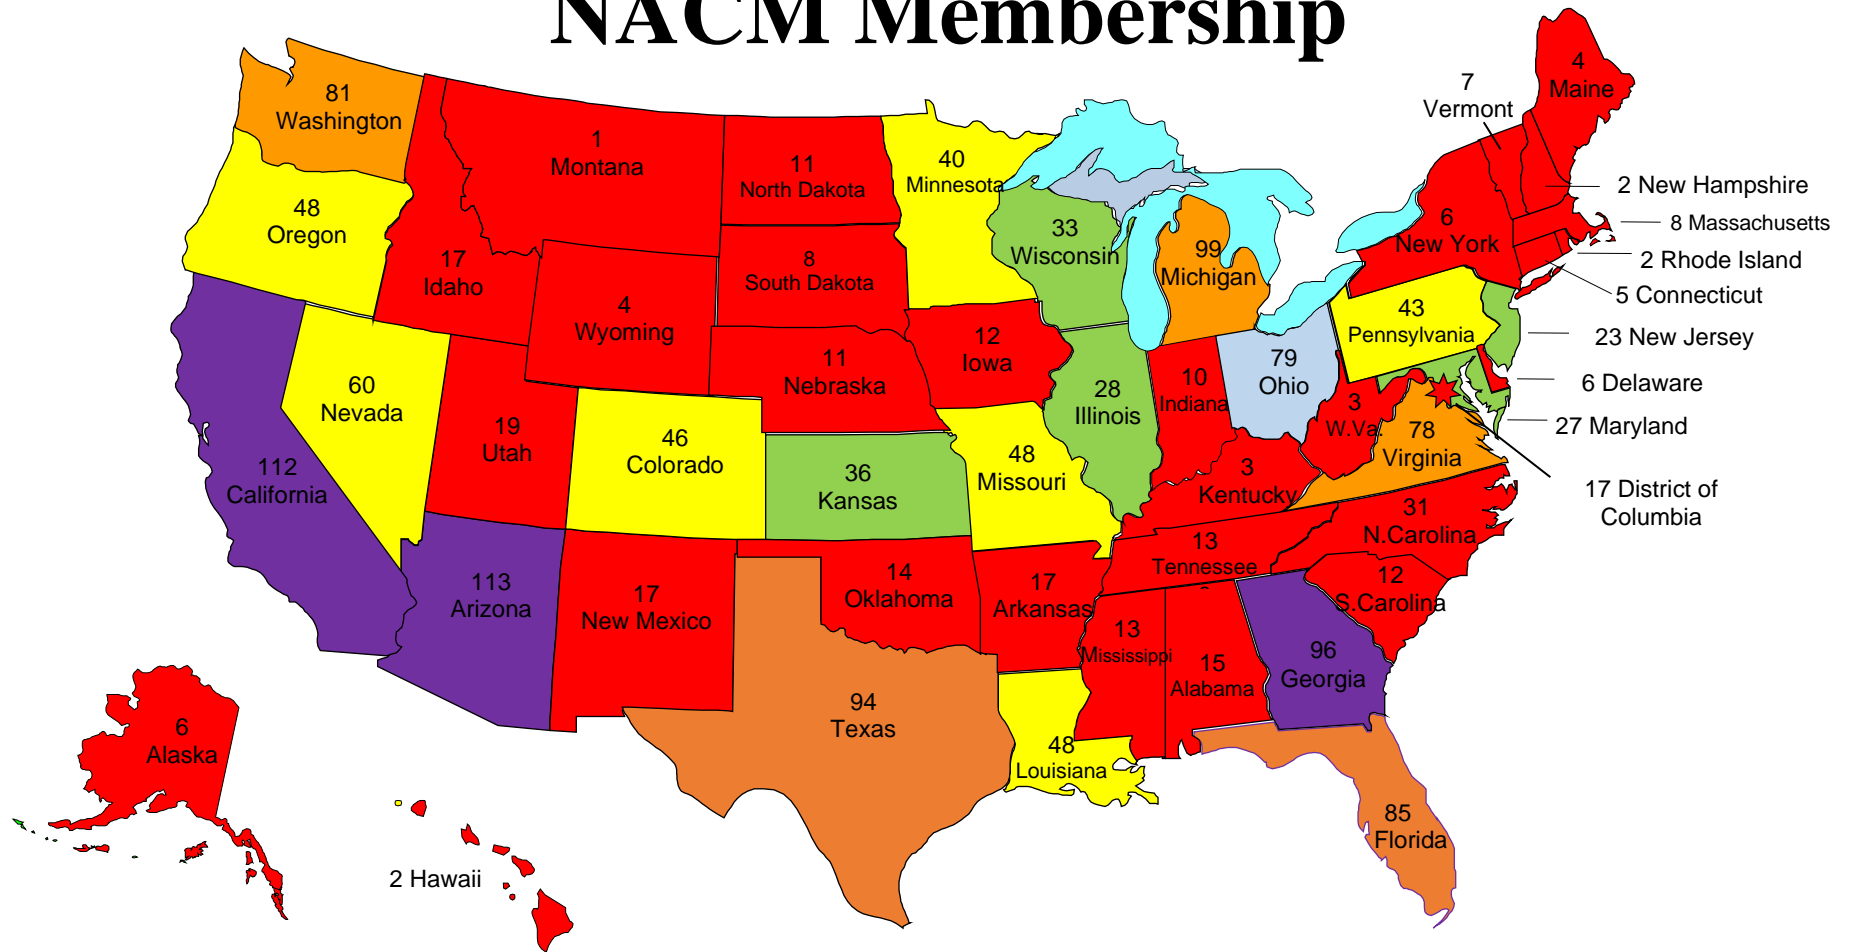

# NACM Membership

NACM Members	
<b>U.S. Territories:</b>	
American Samoa	2
Guam	5
Puerto Rico	1
Virgin Islands	3
<b>Total U.S. and Territories – 1625</b>	
<b>Total Membership -1,647</b>	
<b>International:</b>	
Australia	4
Canada	11
China	2
Luxembourg	1
Marshall Islands	1
Saipan	1
Scotland	1
Ukraine	1
<b>Total International</b>	<b>22</b>

Total members by state	
1 to 20	Red
21 to 40	Green
41 to 60	Yellow
61 to 80	Blue
81 to 100	Orange
Over 100	Purple